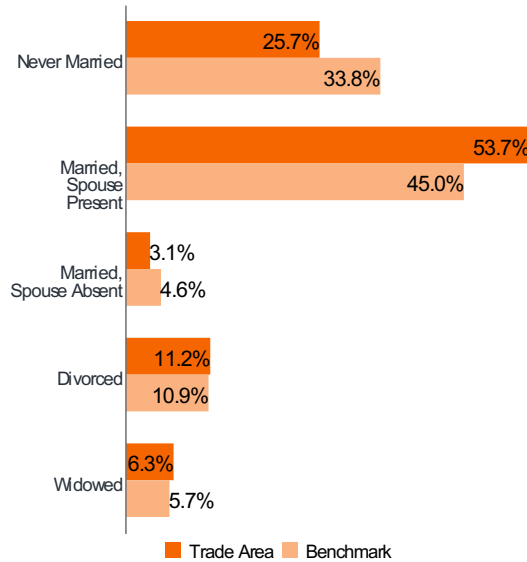

Index:100

Hispanic/Latino

HISPANIC ORIGIN*

57.1%

Index:94

Mexican

HOME LANGUAGE*

96.4%

Index:123

Only English

MARITAL STATUS

POPULATION BY AGE

Age	Count	%	Index
0 - 4	7,244	6.1	104
5 - 9	7,529	6.3	106
10 - 14	7,886	6.6	106
15 - 17	4,641	3.9	101
18 - 20	4,162	3.5	85
21 - 24	5,382	4.5	87
25 - 34	15,714	13.1	98
35 - 44	15,515	13.0	100
45 - 54	15,517	13.0	108
55 - 64	15,495	13.0	102
65 - 74	12,867	10.8	101
75 - 84	5,748	4.8	92
85+	1,927	1.6	78