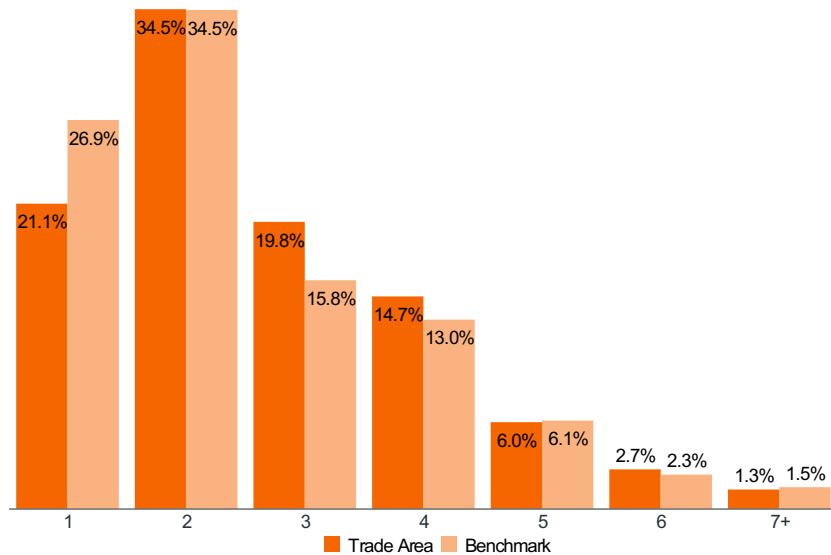

Population: 119,627 | Households: 43,989

MEDIAN AGE OF HOUSEHOLDER

54

Index: 100

PRESENCE OF CHILDREN*

37.9%

Index: 112

HOUSEHOLD TYPE

HOUSING TENURE

Own

81.6%

Index: 127

Rent

18.4%

Index: 52

AGE OF HOUSING**

9 - 18 years old

% Comp: 27.2 Index: 198

HOUSEHOLD SIZE

HOUSING UNITS IN STRUCTURE

Benchmark: USA

© 2023 Claritas, LLC. All rights reserved. Source: ©Claritas, LLC 2023. (<https://claritas.easpotlight.com/Spotlight/About/3/2023>)