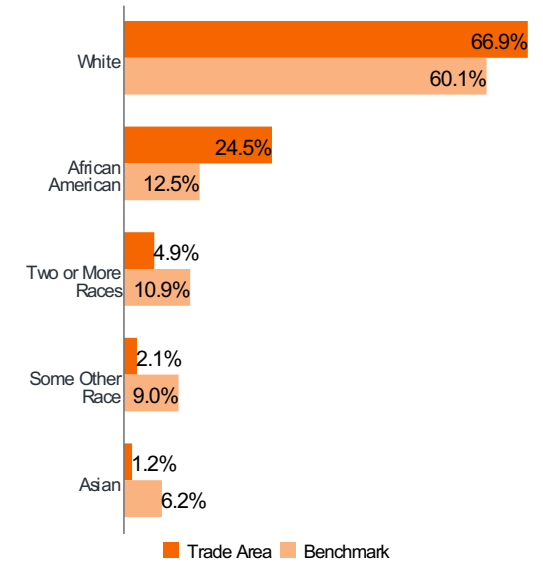

POPULATION BY RACE**

Benchmark:USA

© 2023 Claritas, LLC. All rights reserved. Source: ©Claritas, LLC 2023.
<https://claritas.easpotlight.com/Spotlight/About/3/2023>

*Top variable chosen from percent composition ranking

**Top 5 variables chosen from percent composition ranking

Index Colors:	<80	80 - 110	110+