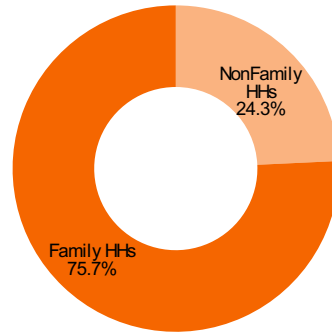

Population: 119,627 | Households: 43,989

MEDIAN AGE OF HOUSEHOLDER

54

Index: 100

PRESENCE OF CHILDREN*

37.9%

Index: 112

HOUSEHOLD TYPE

HOUSING TENURE

Own

81.6%

Index: 127

Rent

18.4%

Index: 52

AGE OF HOUSING**