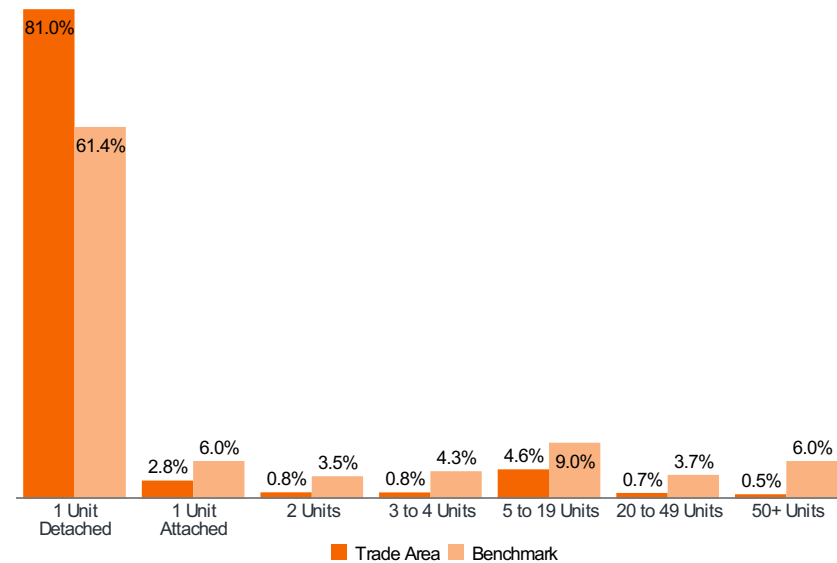

Population: 119,627 | Households: 43,989

MEDIAN AGE OF HOUSEHOLDER

54

Index: 100

PRESENCE OF CHILDREN*

37.9%

Index: 112

HOUSEHOLD TYPE

HOUSING TENURE

Own

81.6%

Index: 127

Rent

18.4%

Index: 52

AGE OF HOUSING**

9 - 18 years old

% Comp: 27.2 Index: 198

HOUSEHOLD SIZE

HOUSING UNITS IN STRUCTURE

Benchmark: USA

© 2023 Claritas, LLC. All rights reserved. Source: ©Claritas, LLC 2023. (<https://claritas.easpotlight.com/Spotlight/About/3/2023>)