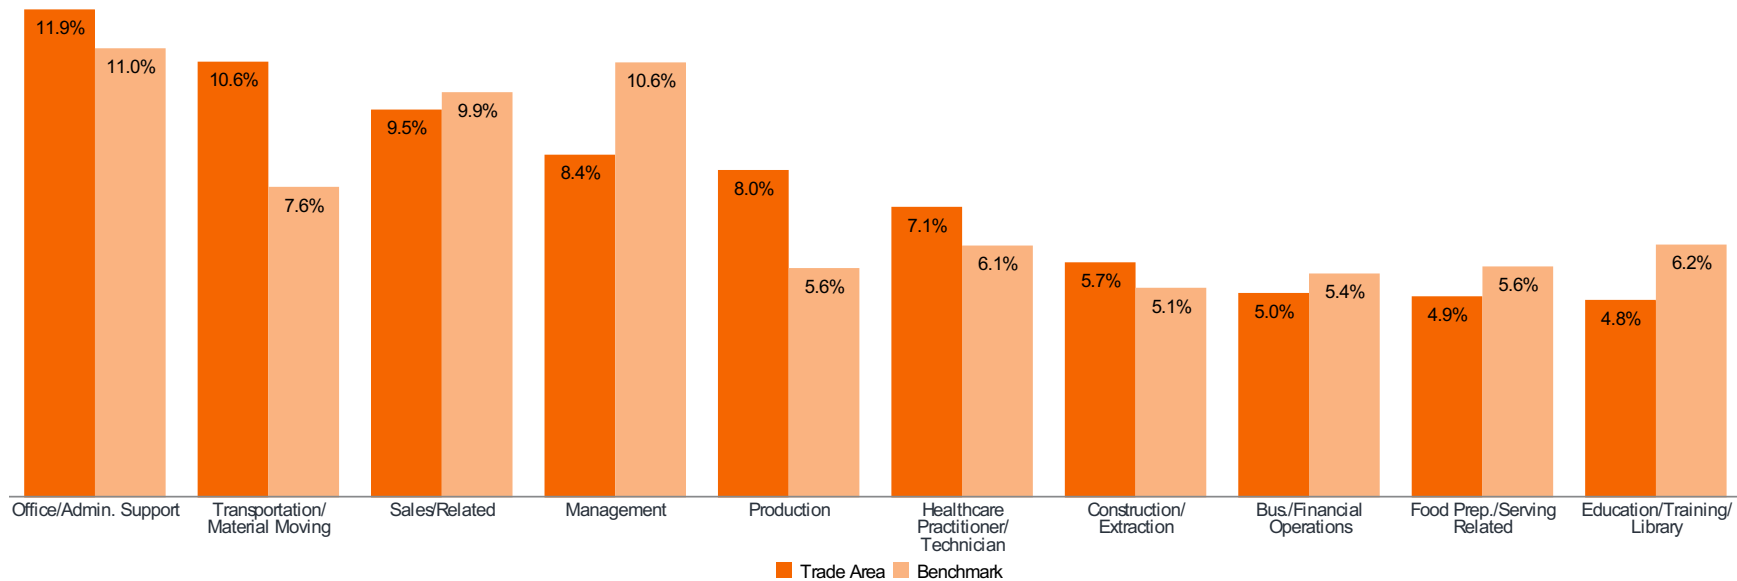

Pop-Facts® Demographics | Employment & Occupation

Trade Area: 100 Blackjack Road - 15 mi.

Population: 217,958 | Households: 82,182

OCCUPATIONAL CLASS*

54.5%

Index:90

White Collar

UNEMPLOYMENT RATE

5.5%

Index:116

Percent of civilian labor force unemployed

METHOD OF TRAVEL TO WORK: TOP 2*

85.9%

Index:114

Travel to work by **Driving Alone**

9.0%

Index:102

Travel to work by **Carpooling**

OCCUPATION: TOP 10*

Benchmark: USA

*Chosen from percent composition ranking

© 2023 Claritas, LLC. All rights reserved. Source: ©Claritas, LLC 2023. (<https://claritas.easpolight.com/Spotlight/About/3/2023>)

Index Colors:	<80	80 - 110	110+