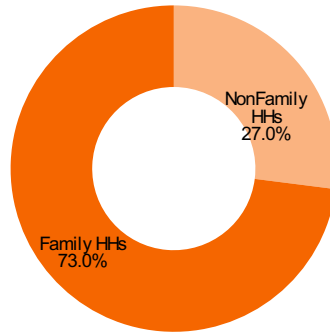

Population: 217,958 | Households: 82,182

MEDIAN AGE OF HOUSEHOLDER

53

Index:100

PRESENCE OF CHILDREN*

36.9%

Index: 110

HOUSEHOLD TYPE

HOUSING TENURE

Own

74.2%

Index: 115

Rent

25.8%

Index:73

AGE OF HOUSING**