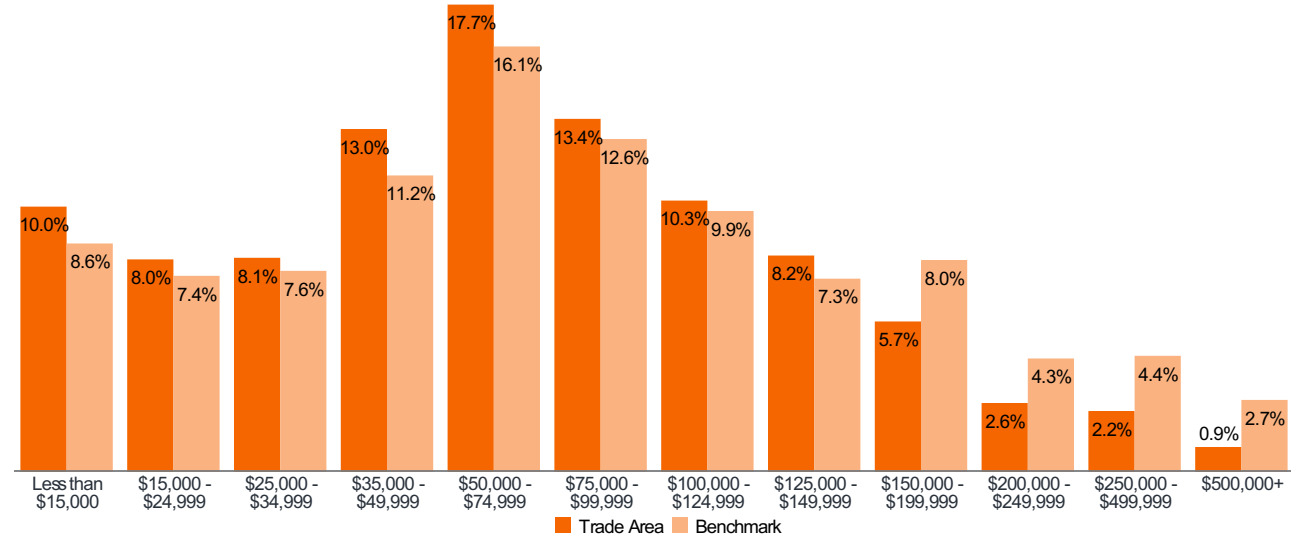

HOUSEHOLD INCOME

Median Household Income

\$64,558

Index:88

Average Household Income

\$84,193

Index:80

HOUSEHOLD INCOME DISTRIBUTION