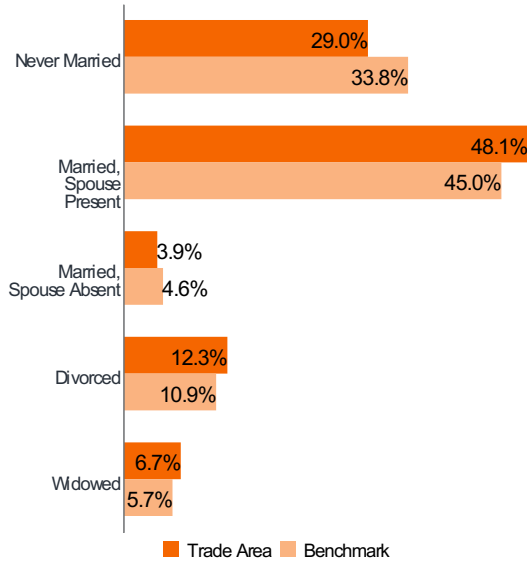

Index:100

Hispanic/Latino

HISPANIC ORIGIN*

70.0%

Index:115

Mexican

HOME LANGUAGE*

95.5%

Index:122

Only English

MARITAL STATUS

POPULATION BY AGE

Age	Count	%	Index
0 - 4	13,645	6.3	108
5 - 9	13,904	6.4	107
10 - 14	14,287	6.6	106
15 - 17	8,503	3.9	102
18 - 20	7,595	3.5	86
21 - 24	9,814	4.5	87
25 - 34	28,625	13.1	98
35 - 44	28,369	13.0	101
45 - 54	27,397	12.6	104
55 - 64	27,820	12.8	101
65 - 74	23,627	10.8	102
75 - 84	10,498	4.8	92
85+	3,873	1.8	86