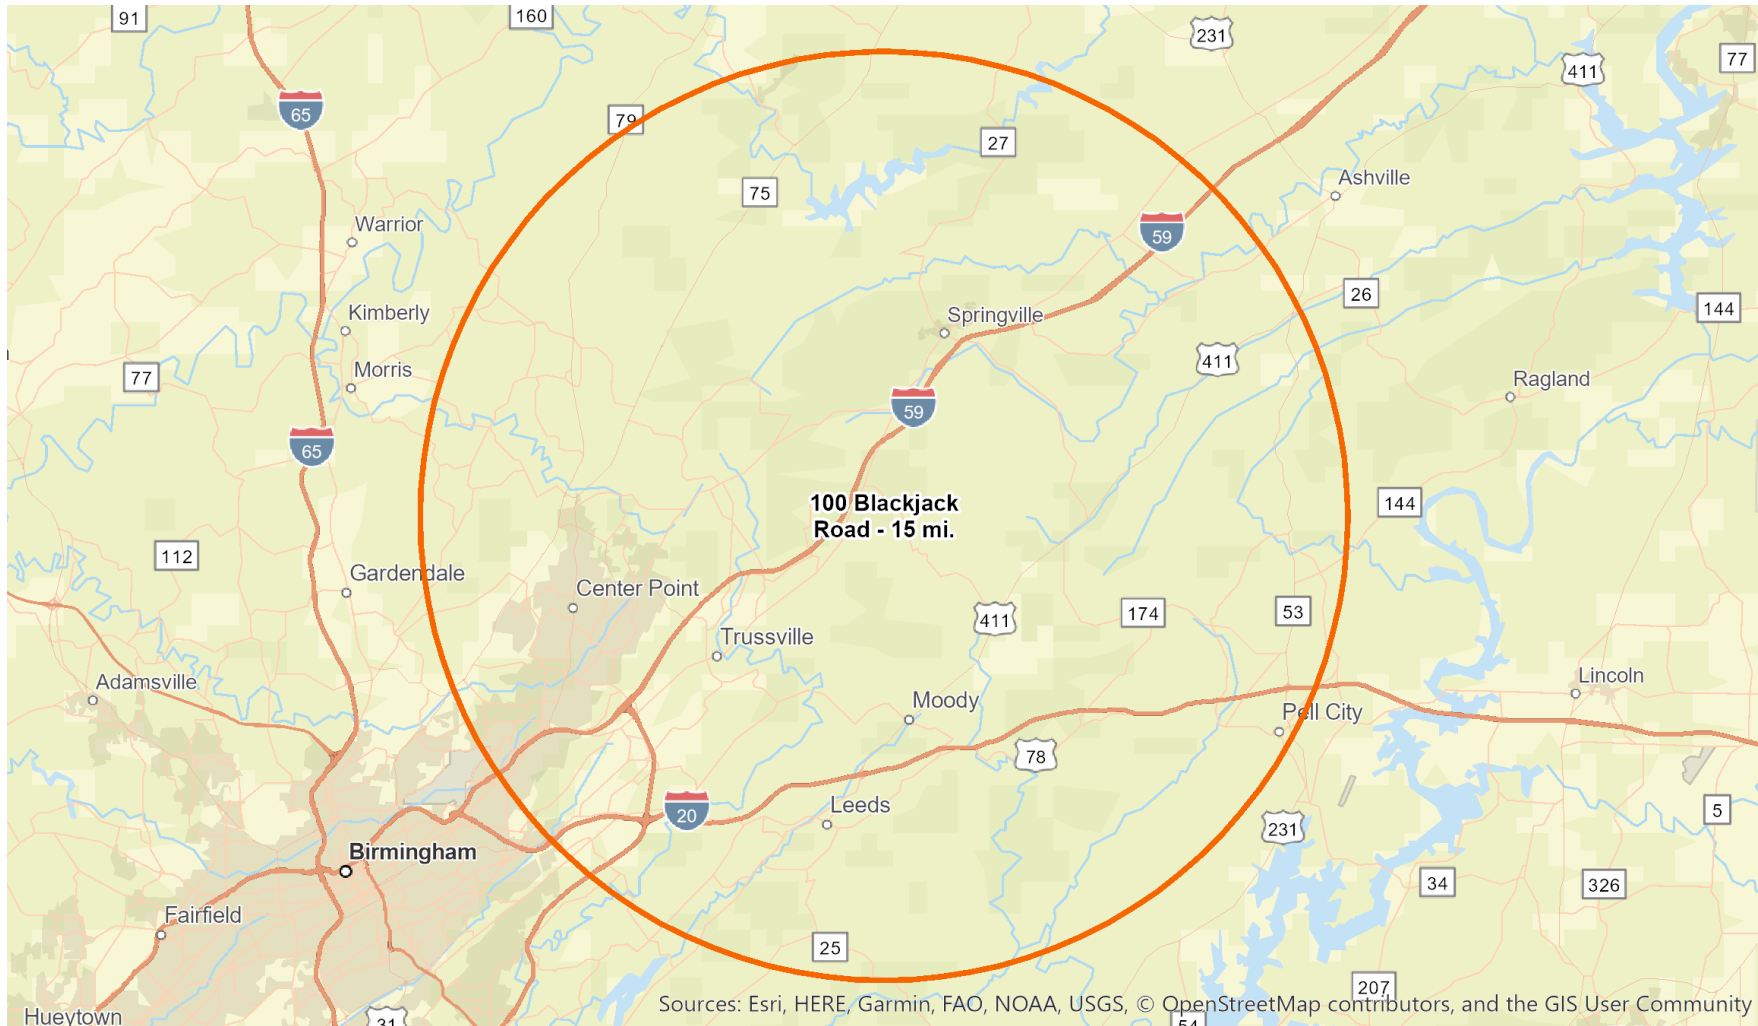

Index:102

Travel to work by **Carpooling**

OCCUPATION: TOP 10*

Benchmark: USA

*Chosen from percent composition ranking

© 2023 Claritas, LLC. All rights reserved. Source: ©Claritas, LLC 2023. (<https://claritas.easpolight.com/Spotlight/About/3/2023>)

Index Colors:	<80	80 - 110	110+
---------------	-----	----------	------

Trade Area: 100 Blackjack Road - 15 mi.

Population: 217,958 | Households: 82,182

©2006-2023 TomTom

Report Details

Name: Pop-Facts® Demographic Executive Report 2023
Date / Time: 5/9/2023 12:04:25 PM
Workspace Vintage: 2023