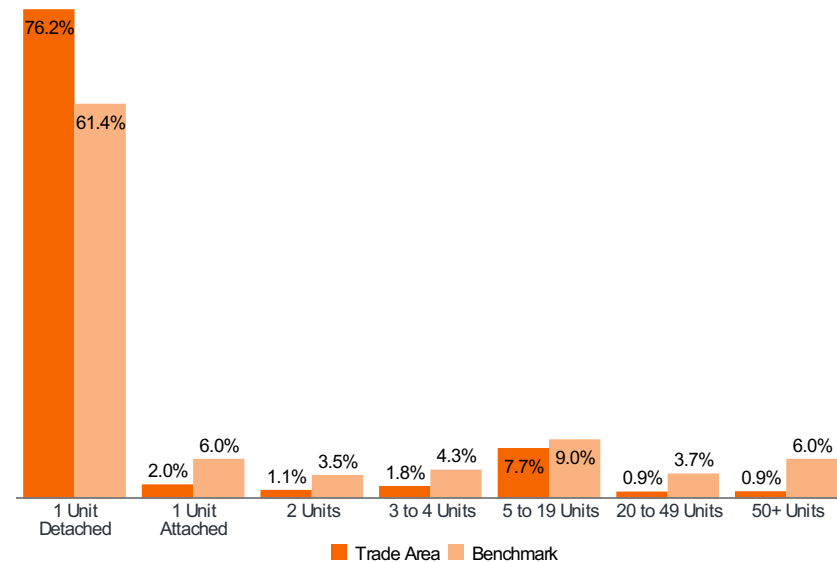

Population: 217,958 | Households: 82,182

MEDIAN AGE OF HOUSEHOLDER

53

Index:100

PRESENCE OF CHILDREN*

36.9%

Index: 110

HOUSEHOLD TYPE

HOUSING TENURE

Own

74.2%

Index: 115

Rent

25.8%

Index:73

AGE OF HOUSING**

9 - 18 years old

% Comp:19.5 Index:142

HOUSEHOLD SIZE

HOUSING UNITS IN STRUCTURE

Benchmark: USA

© 2023 Claritas, LLC. All rights reserved. Source: ©Claritas, LLC 2023. (<https://claritas.easpotlight.com/Spotlight/About/3/2023>)