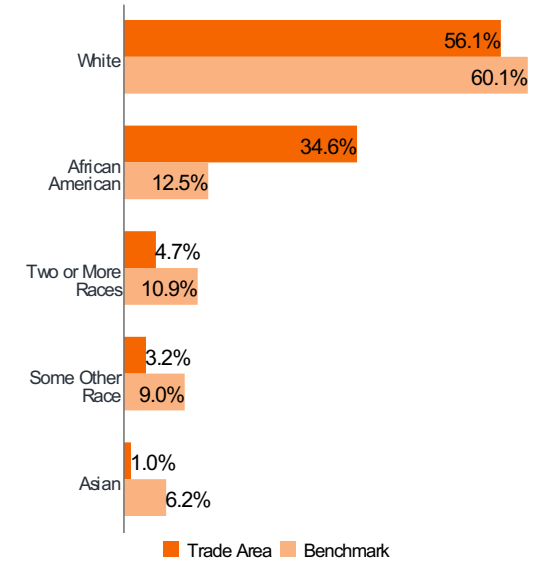

POPULATION BY RACE**

Benchmark:USA

© 2023 Claritas, LLC. All rights reserved. Source: ©Claritas, LLC 2023.
<https://claritas.easpotlight.com/Spotlight/About/3/2023>

*Top variable chosen from percent composition ranking

**Top 5 variables chosen from percent composition ranking

Index Colors:	<80	80 - 110	110+