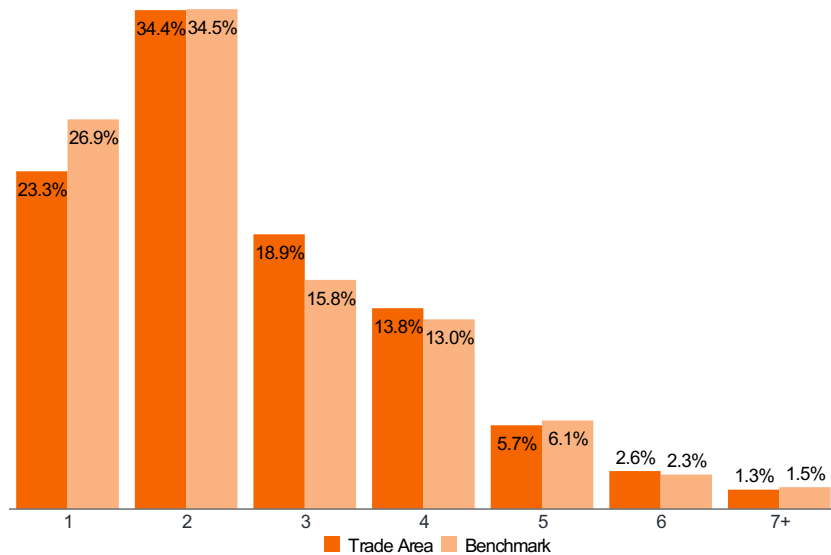

Population: 217,958 | Households: 82,182

MEDIAN AGE OF HOUSEHOLDER

53

Index:100

PRESENCE OF CHILDREN*

36.9%

Index: 110

HOUSEHOLD TYPE

HOUSING TENURE

Own

74.2%

Index: 115

Rent

25.8%

Index:73

AGE OF HOUSING**

9 - 18 years old

% Comp:19.5 Index:142

HOUSEHOLD SIZE

HOUSING UNITS IN STRUCTURE

Benchmark: USA

© 2023 Claritas, LLC. All rights reserved. Source: ©Claritas, LLC 2023. (<https://claritas.easpotlight.com/Spotlight/About/3/2023>)