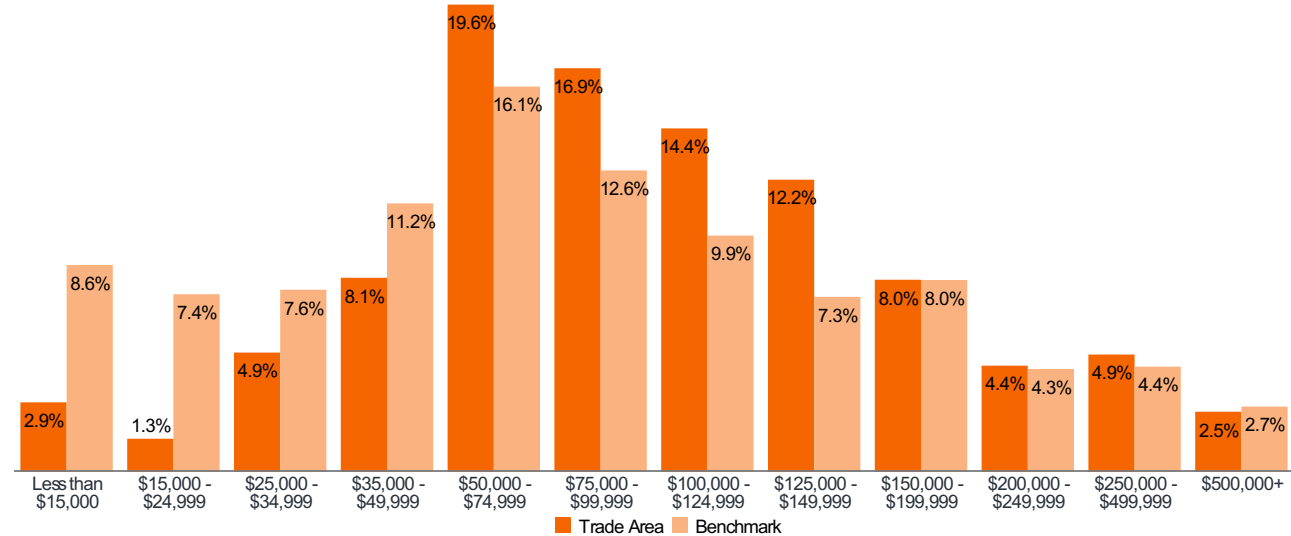

HOUSEHOLD INCOME

Median Household Income

\$94,200

Index:128

Average Household Income

\$120,069

Index:114

HOUSEHOLD INCOME DISTRIBUTION