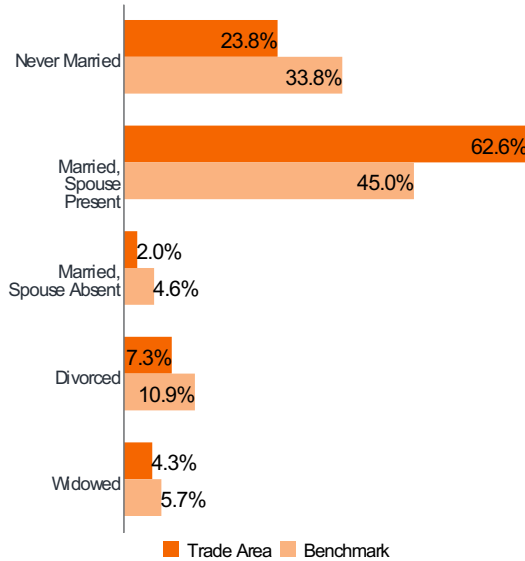

Pop-Facts® Demographics | Population & Race

Trade Area: 100 Blackjack Road - 5 mi.

POPULATION

27,304

HOUSEHOLDS

9,603

ETHNICITY

3.0%

Index:100

Hispanic/Latino

HISPANIC ORIGIN*

41.0%

Index:68

Mexican

HOME LANGUAGE*

96.8%

Index:124

Only English

MARITAL STATUS

POPULATION BY AGE

Age	Count	%	Index
0 - 4	1,717	6.3	108
5 - 9	1,772	6.5	109
10 - 14	1,896	6.9	112
15 - 17	1,100	4.0	105
18 - 20	976	3.6	88
21 - 24	1,256	4.6	89
25 - 34	3,467	12.7	95
35 - 44	3,415	12.5	97
45 - 54	3,703	13.6	112
55 - 64	3,629	13.3	105
65 - 74	2,873	10.5	99
75 - 84	1,197	4.4	84
85+	304	1.1	54