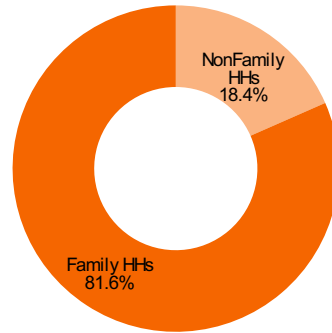

Population: 27,304 | Households: 9,603

MEDIAN AGE OF HOUSEHOLDER

53

Index:100

PRESENCE OF CHILDREN*

41.6%

Index: 123

HOUSEHOLD TYPE

HOUSING TENURE

Own

88.7%

Index: 138

Rent

11.3%

Index:32

AGE OF HOUSING**