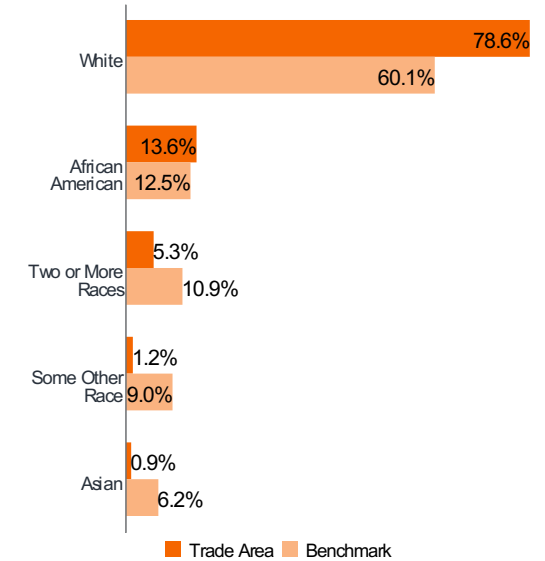

Index:124

Only English

MARITAL STATUS

POPULATION BY AGE

Age	Count	%	Index
0 - 4	1,717	6.3	108
5 - 9	1,772	6.5	109
10 - 14	1,896	6.9	112
15 - 17	1,100	4.0	105
18 - 20	976	3.6	88
21 - 24	1,256	4.6	89
25 - 34	3,467	12.7	95
35 - 44	3,415	12.5	97
45 - 54	3,703	13.6	112
55 - 64	3,629	13.3	105
65 - 74	2,873	10.5	99
75 - 84	1,197	4.4	84
85+	304	1.1	54

POPULATION BY RACE**

Benchmark:USA

© 2023 Claritas, LLC. All rights reserved. Source: ©Claritas, LLC 2023.
<https://claritas.easpotlight.com/Spotlight/About/3/2023>

*Top variable chosen from percent composition ranking

**Top 5 variables chosen from percent composition ranking

Index Colors:	<80	80 - 110	110+
---------------	-----	----------	------

Pop-Facts® Demographics | Housing & Household

Trade Area: 100 Blackjack Road - 5 mi.