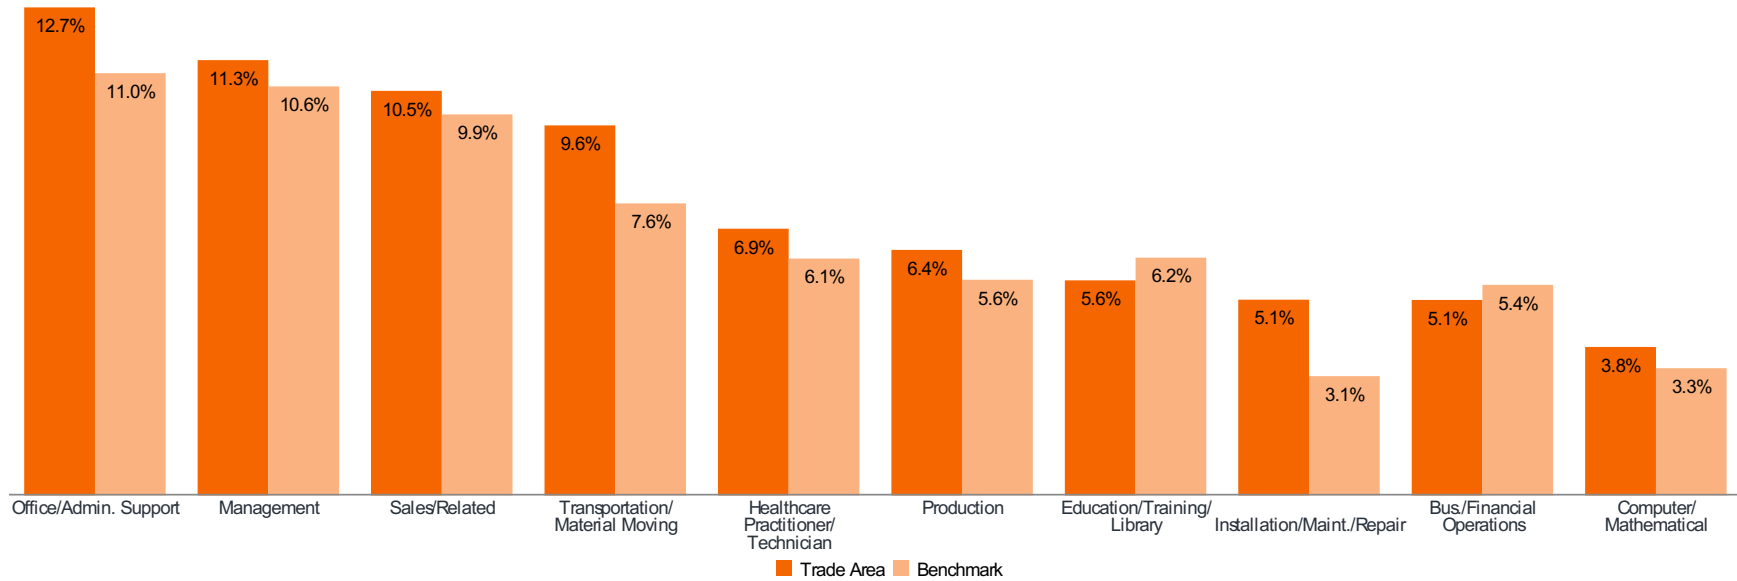

Pop-Facts® Demographics | Employment & Occupation

Trade Area: 100 Blackjack Road - 5 mi.

Population: 27,304 | Households: 9,603

OCCUPATIONAL CLASS*

62.0%

Index:102

White Collar

UNEMPLOYMENT RATE

2.1%

Index:45

Percent of civilian labor force unemployed

METHOD OF TRAVEL TO WORK: TOP 2*

89.0%

Index:118

Travel to work by **Driving Alone**

7.8%

Index:88

Travel to work by **Carpooling**

OCCUPATION: TOP 10*

Benchmark: USA

*Chosen from percent composition ranking

© 2023 Claritas, LLC. All rights reserved. Source: ©Claritas, LLC 2023.
<https://claritas.easplight.com/Spotlight/About/3/2023>

Index Colors:	<80	80 - 110	110+