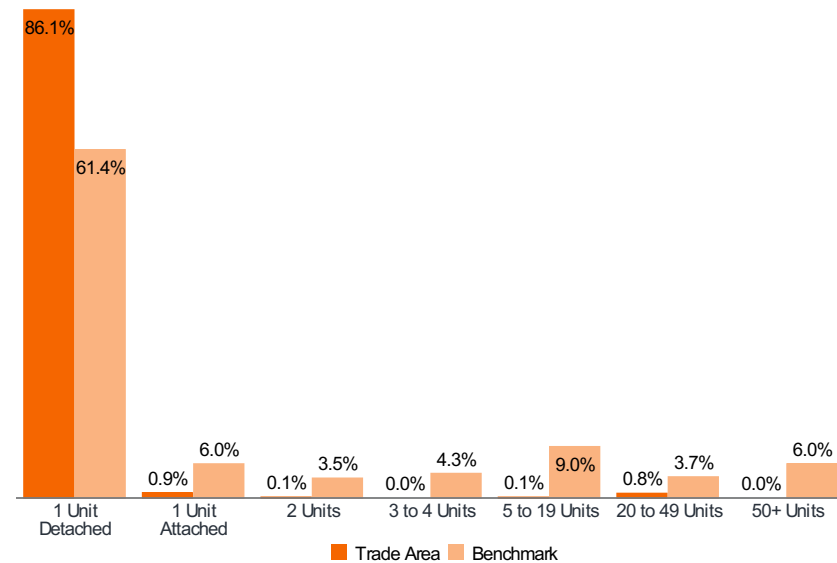

Population: 27,304 | Households: 9,603

MEDIAN AGE OF HOUSEHOLDER

53

Index:100

PRESENCE OF CHILDREN*

41.6%

Index: 123

HOUSEHOLD TYPE

HOUSING TENURE

Own

88.7%

Index: 138

Rent

11.3%

Index:32

AGE OF HOUSING**

9 - 18 years old

% Comp:38.4 Index:280

HOUSEHOLD SIZE

HOUSING UNITS IN STRUCTURE

Benchmark: USA

© 2023 Claritas, LLC. All rights reserved. Source: ©Claritas, LLC 2023. (<https://claritas.easpotlight.com/Spotlight/About/3/2023>)