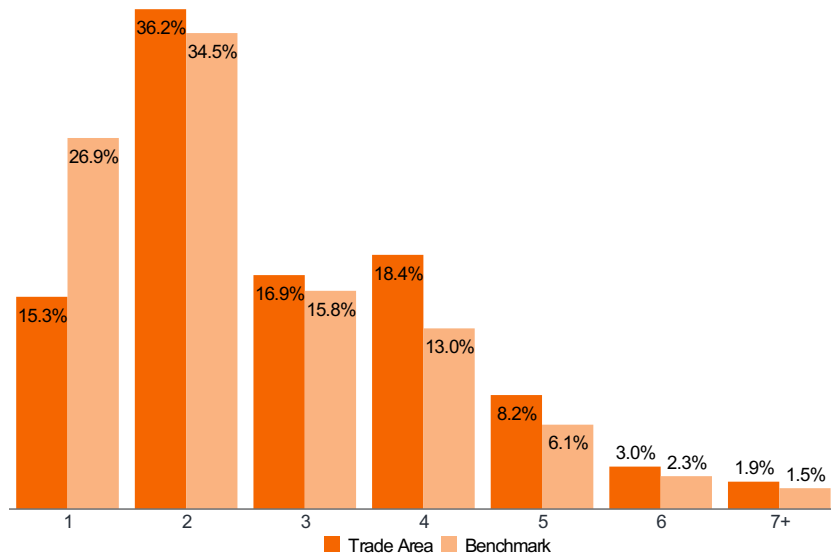

Population: 27,304 | Households: 9,603

MEDIAN AGE OF HOUSEHOLDER

53

Index:100

PRESENCE OF CHILDREN*

41.6%

Index: 123

HOUSEHOLD TYPE

HOUSING TENURE

Own

88.7%

Index: 138

Rent

11.3%

Index:32

AGE OF HOUSING**

9 - 18 years old

% Comp:38.4 Index:280

HOUSEHOLD SIZE

HOUSING UNITS IN STRUCTURE

Benchmark: USA

© 2023 Claritas, LLC. All rights reserved. Source: ©Claritas, LLC 2023. (<https://claritas.easpotlight.com/Spotlight/About/3/2023>)