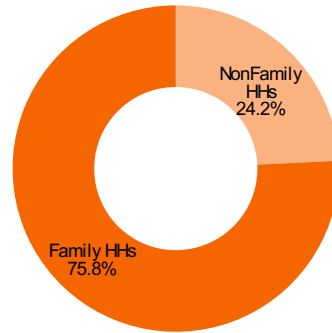

Population: 110,925 | Households: 40,890

MEDIAN AGE OF HOUSEHOLDER

54

Index: 101

PRESENCE OF CHILDREN*

37.5%

Index: 111

HOUSEHOLD TYPE

HOUSING TENURE

Own

82.9%

Index: 129

Rent

17.1%

Index: 48

AGE OF HOUSING**