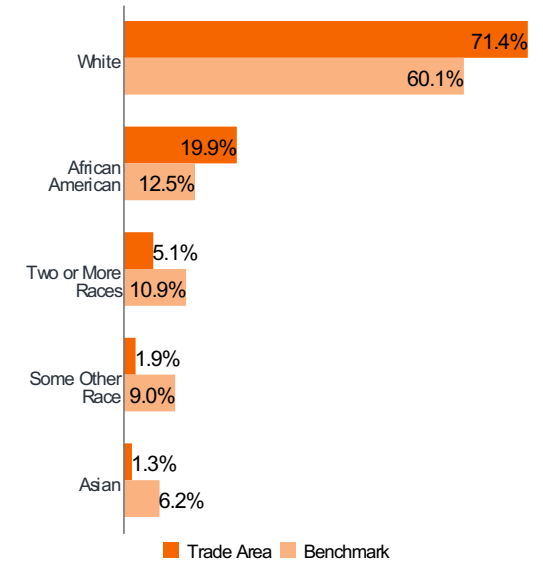

POPULATION BY RACE**

Benchmark:USA

© 2023 Claritas, LLC. All rights reserved. Source: ©Claritas, LLC 2023.
<https://claritas.easpotlight.com/Spotlight/About/3/2023>

*Top variable chosen from percent composition ranking

**Top 5 variables chosen from percent composition ranking

Index Colors:	<80	80 - 110	110+