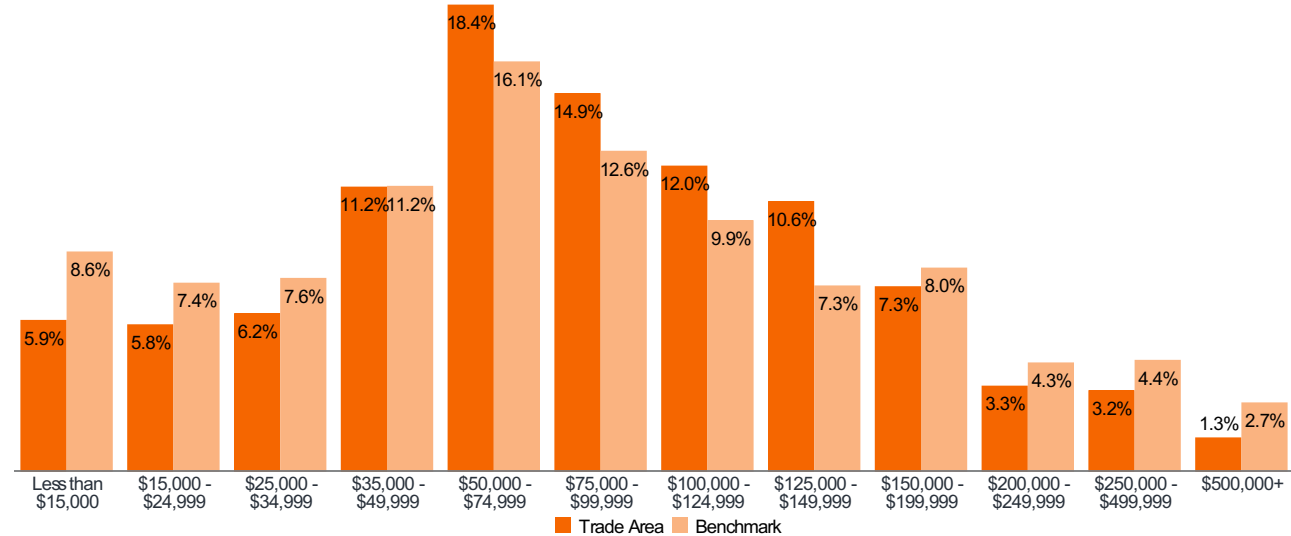

Pop-Facts® Demographics | Affluence & Education

Trade Area: 825 Woodland Circle - 10 mi.

Population: 110,925 | Households:40,890

EDUCATIONAL ATTAINMENT: TOP 2*

31.0%

Index: 115

High School Graduate

24.4%

Index: 122

Some College, No Degree

EDUCATION: HISPANIC/LATINO

0.3%

Index:11

Bachelor's degree or higher

POVERTY STATUS

92.5%

Index:101

At or above poverty

HOUSEHOLD INCOME

Median Household Income

$78,931

Index:108

Average Household Income

$99,117

Index:94

HOUSEHOLD INCOME DISTRIBUTION

Benchmark:USA

*Ranked by percent composition

© 2023 Claritas, LLC. All rights reserved. Source: ©Claritas, LLC 2023. (<https://claritas.easpotlight.com/Spotlight/About/3/2023>)

Index Colors:	<80	80 - 110	110+