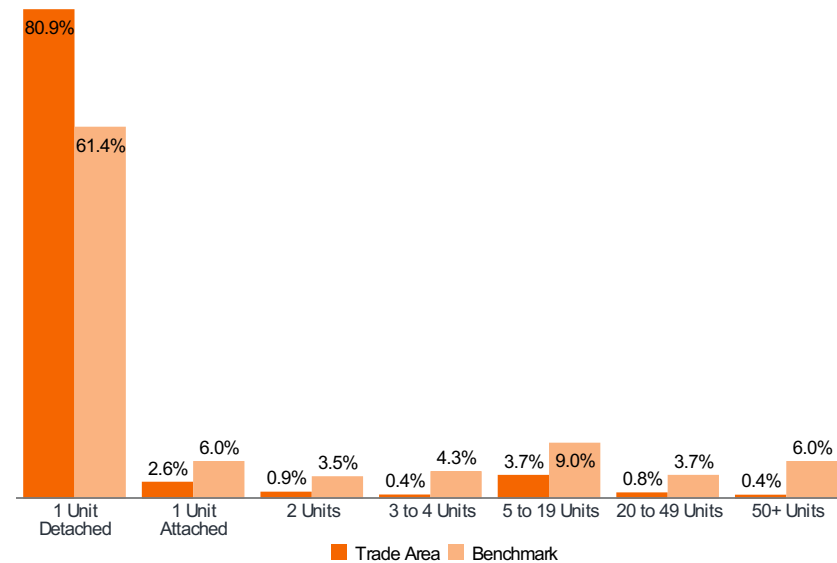

Population: 110,925 | Households: 40,890

MEDIAN AGE OF HOUSEHOLDER

54

Index: 101

PRESENCE OF CHILDREN*

37.5%

Index: 111

HOUSEHOLD TYPE

HOUSING TENURE

Own

82.9%

Index: 129

Rent

17.1%

Index: 48

AGE OF HOUSING**

9 - 18 years old

% Comp: 28.3 Index: 206

HOUSEHOLD SIZE

HOUSING UNITS IN STRUCTURE

Benchmark: USA

© 2023 Claritas, LLC. All rights reserved. Source: ©Claritas, LLC 2023.
<https://claritas.easpotlight.com/Spotlight/About/3/2023>