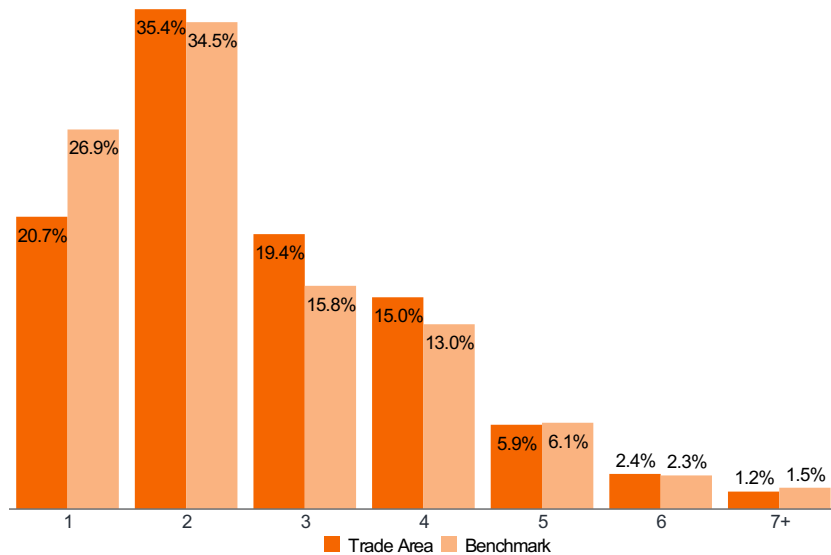

Population: 110,925 | Households: 40,890

MEDIAN AGE OF HOUSEHOLDER

54

Index: 101

PRESENCE OF CHILDREN*

37.5%

Index: 111

HOUSEHOLD TYPE

HOUSING TENURE

Own

82.9%

Index: 129

Rent

17.1%

Index: 48

AGE OF HOUSING**

9 - 18 years old

% Comp: 28.3 Index: 206

HOUSEHOLD SIZE

HOUSING UNITS IN STRUCTURE

Benchmark: USA

© 2023 Claritas, LLC. All rights reserved. Source: ©Claritas, LLC 2023.
<https://claritas.easpotlight.com/Spotlight/About/3/2023>