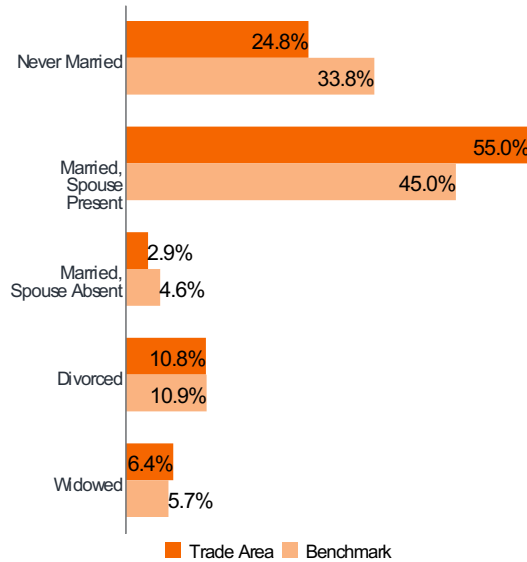

Index:101

Hispanic/Latino

HISPANIC ORIGIN*

54.6%

Index:90

Mexican

HOME LANGUAGE*

96.5%

Index:123

Only English

MARITAL STATUS

POPULATION BY AGE

Age	Count	%	Index
0 - 4	6,640	6.0	103
5 - 9	6,899	6.2	104
10 - 14	7,228	6.5	105
15 - 17	4,265	3.8	100
18 - 20	3,827	3.5	85
21 - 24	4,949	4.5	86
25 - 34	14,416	13.0	97
35 - 44	14,349	12.9	100
45 - 54	14,470	13.0	108
55 - 64	14,506	13.1	103
65 - 74	12,080	10.9	102
75 - 84	5,438	4.9	94
85+	1,858	1.7	81