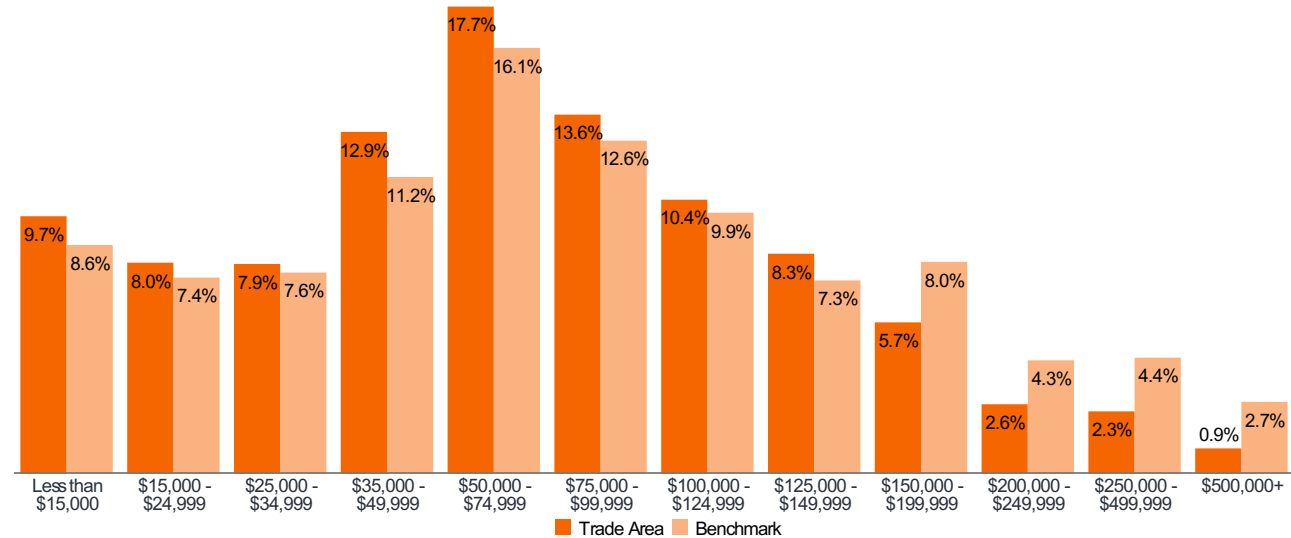

HOUSEHOLD INCOME

Median Household Income

\$65,450

Index:89

Average Household Income

\$85,038

Index:81

HOUSEHOLD INCOME DISTRIBUTION