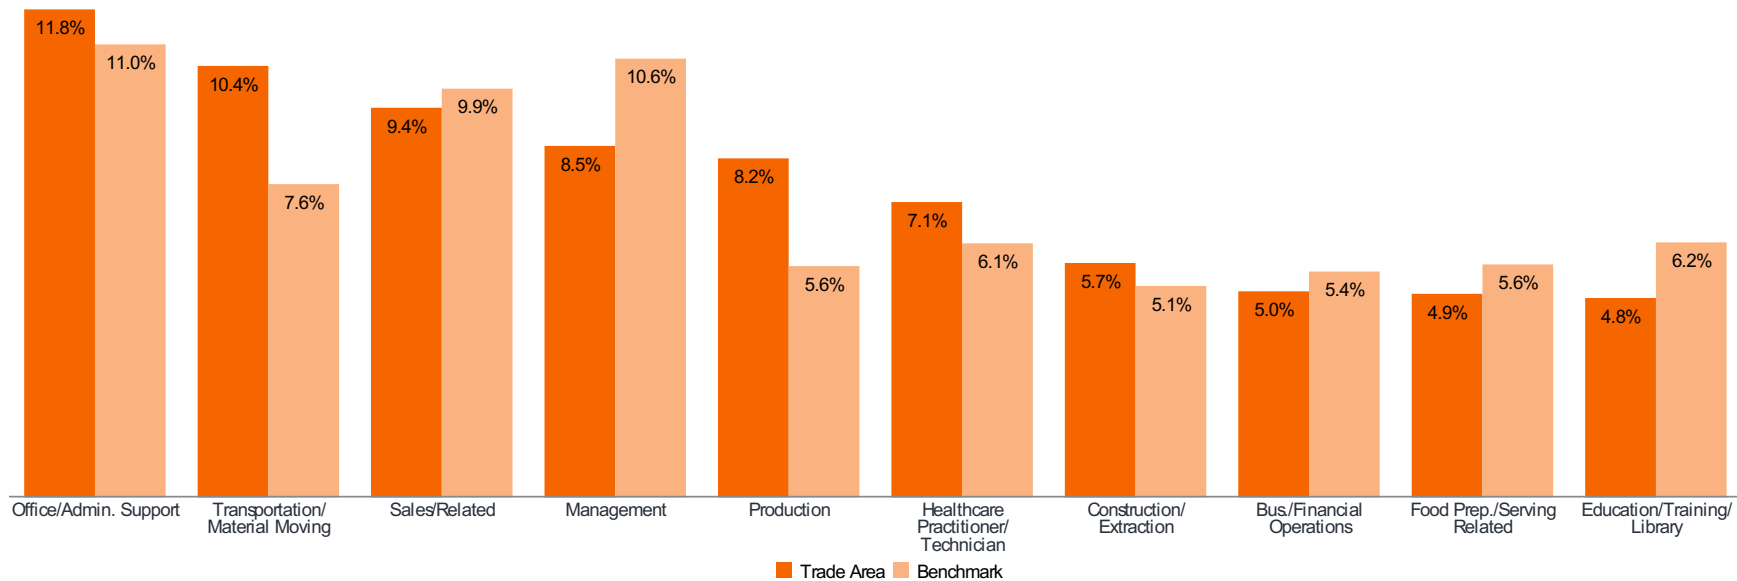

Pop-Facts® Demographics | Employment & Occupation

Trade Area: 825 Woodland Circle - 15 mi.

Population: 217,502 | Households: 82,141

OCCUPATIONAL CLASS*

54.7%

Index:90

White Collar

UNEMPLOYMENT RATE

5.4%

Index:114

Percent of civilian labor force unemployed

METHOD OF TRAVEL TO WORK: TOP 2*

85.9%

Index:114

Travel to work by **Driving Alone**

9.1%

Index:103

Travel to work by **Carpooling**

OCCUPATION: TOP 10*

Benchmark: USA

*Chosen from percent composition ranking

© 2023 Claritas, LLC. All rights reserved. Source: ©Claritas, LLC 2023.
<https://claritas.easpolight.com/Spotlight/About/3/2023>

Index Colors:	<80	80 - 110	110+