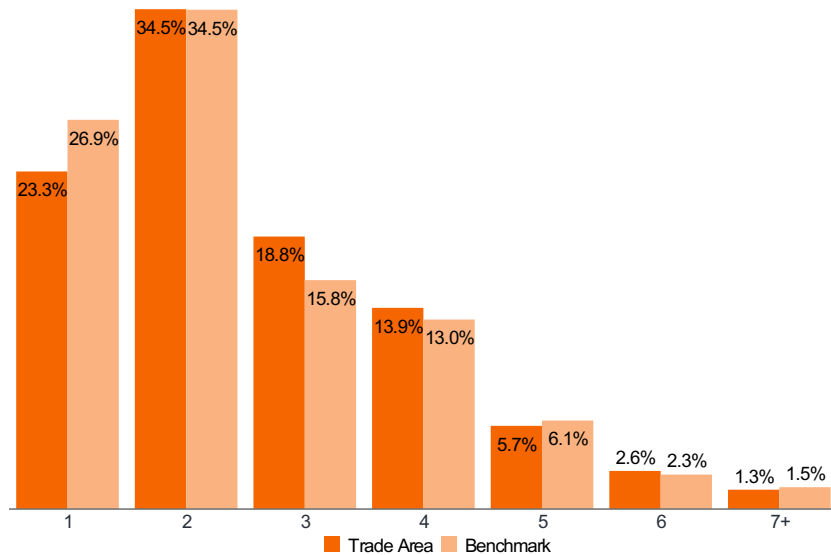

Population: 217,502 | Households: 82,141

MEDIAN AGE OF HOUSEHOLDER

53

Index:100

PRESENCE OF CHILDREN*

36.9%

Index: 110

HOUSEHOLD TYPE

HOUSING TENURE

Own

74.4%

Index: 115

Rent

25.6%

Index:72

AGE OF HOUSING**

9 - 18 years old

% Comp:19.8 Index:144

HOUSEHOLD SIZE

HOUSING UNITS IN STRUCTURE

Benchmark: USA

© 2023 Claritas, LLC. All rights reserved. Source: ©Claritas, LLC 2023. (<https://claritas.easpotlight.com/Spotlight/About/3/2023>)