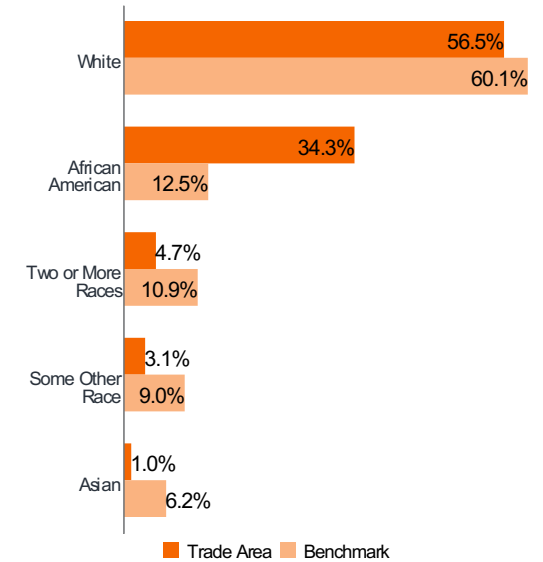

POPULATION BY RACE**

Benchmark:USA

© 2023 Claritas, LLC. All rights reserved. Source: ©Claritas, LLC 2023.
<https://claritas.easpotlight.com/Spotlight/About/3/2023>

*Top variable chosen from percent composition ranking

**Top 5 variables chosen from percent composition ranking

Index Colors:	<80	80 - 110	110+