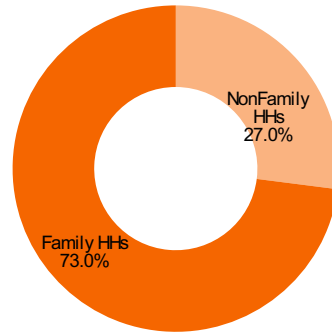

Population: 217,502 | Households: 82,141

MEDIAN AGE OF HOUSEHOLDER

53

Index:100

PRESENCE OF CHILDREN*

36.9%

Index: 110

HOUSEHOLD TYPE

HOUSING TENURE

Own

74.4%

Index: 115

Rent

25.6%

Index:72

AGE OF HOUSING**