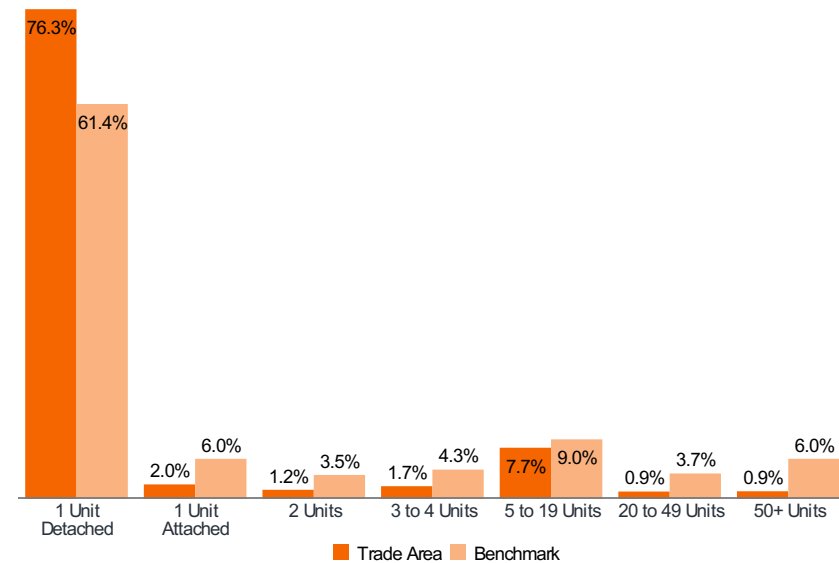

Population: 217,502 | Households: 82,141

MEDIAN AGE OF HOUSEHOLDER

53

Index:100

PRESENCE OF CHILDREN*

36.9%

Index: 110

HOUSEHOLD TYPE

HOUSING TENURE

Own

74.4%

Index: 115

Rent

25.6%

Index:72

AGE OF HOUSING**

9 - 18 years old

% Comp:19.8 Index:144

HOUSEHOLD SIZE

HOUSING UNITS IN STRUCTURE

Benchmark: USA

© 2023 Claritas, LLC. All rights reserved. Source: ©Claritas, LLC 2023. (<https://claritas.easpotlight.com/Spotlight/About/3/2023>)