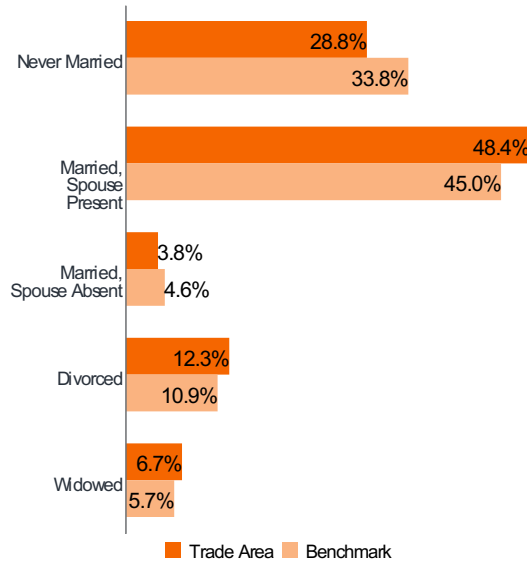

Index:100

Hispanic/Latino

HISPANIC ORIGIN*

69.0%

Index:114

Mexican

HOME LANGUAGE*

95.7%

Index:122

Only English

MARITAL STATUS

POPULATION BY AGE

Age	Count	%	Index
0 - 4	13,623	6.3	108
5 - 9	13,897	6.4	107
10 - 14	14,312	6.6	106
15 - 17	8,502	3.9	102
18 - 20	7,592	3.5	86
21 - 24	9,791	4.5	87
25 - 34	28,492	13.1	98
35 - 44	28,432	13.1	101
45 - 54	27,373	12.6	104
55 - 64	27,697	12.7	101
65 - 74	23,453	10.8	101
75 - 84	10,479	4.8	92
85+	3,858	1.8	86