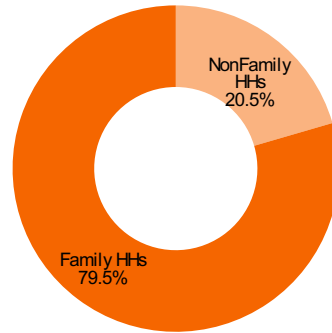

Population: 55,271 | Households: 19,618

MEDIAN AGE OF HOUSEHOLDER

55

Index:103

PRESENCE OF CHILDREN*

38.9%

Index: 116

HOUSEHOLD TYPE

HOUSING TENURE

Own

87.3%

Index: 136

Rent

12.7%

Index:36

AGE OF HOUSING**