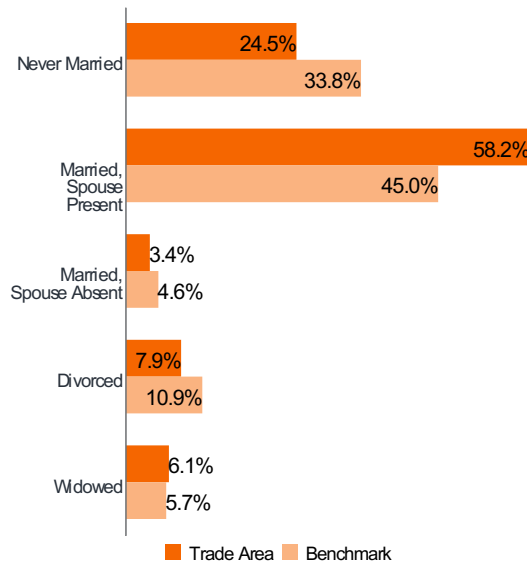

Pop-Facts® Demographics | Population & Race

Trade Area: 160 Walker Drive - 10 mi.

POPULATION

55,271

HOUSEHOLDS

19,618

ETHNICITY

3.7%

Index:103

Hispanic/Latino

HISPANIC ORIGIN*

65.0%

Index:107

Mexican

HOME LANGUAGE*

95.7%

Index:122

Only English

MARITAL STATUS

POPULATION BY AGE

Age	Count	%	Index
0 - 4	3,210	5.8	100
5 - 9	3,342	6.0	101
10 - 14	3,575	6.5	104
15 - 17	2,118	3.8	100
18 - 20	1,907	3.5	85
21 - 24	2,503	4.5	88
25 - 34	7,147	12.9	96
35 - 44	6,870	12.4	96
45 - 54	7,437	13.5	112
55 - 64	7,557	13.7	108
65 - 74	6,177	11.2	105
75 - 84	2,692	4.9	93
85+	736	1.3	65