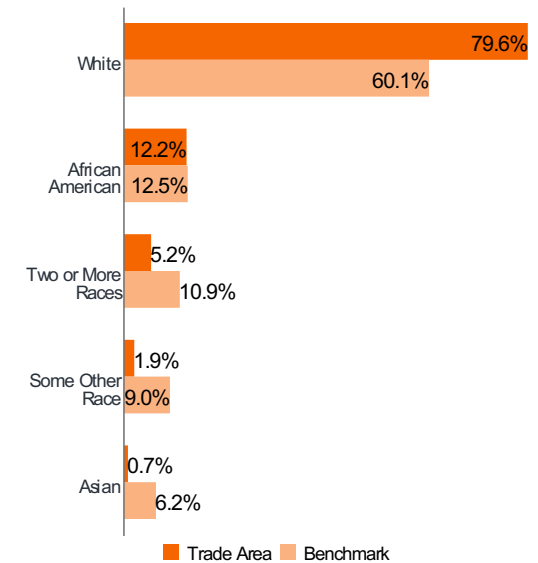

POPULATION BY RACE**

Benchmark:USA

© 2023 Claritas, LLC. All rights reserved. Source: ©Claritas, LLC 2023.
<https://claritas.easpotlight.com/Spotlight/About/3/2023>

*Top variable chosen from percent composition ranking

**Top 5 variables chosen from percent composition ranking

Index Colors:	<80	80 - 110	110+