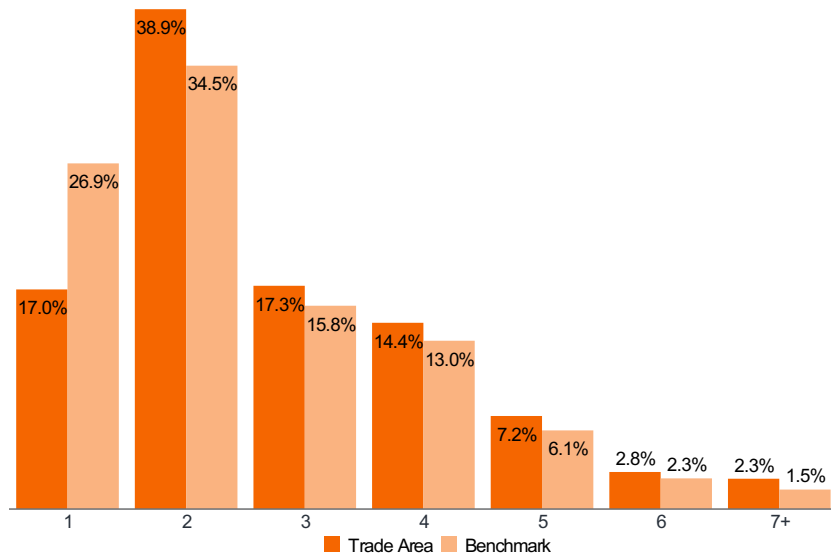

Population: 55,271 | Households: 19,618

MEDIAN AGE OF HOUSEHOLDER

55

Index:103

PRESENCE OF CHILDREN*

38.9%

Index: 116

HOUSEHOLD TYPE

HOUSING TENURE

Own

87.3%

Index: 136

Rent

12.7%

Index:36

AGE OF HOUSING**

9 - 18 years old

% Comp:31.9 Index:232

HOUSEHOLD SIZE

HOUSING UNITS IN STRUCTURE

Benchmark: USA

© 2023 Claritas, LLC. All rights reserved. Source: ©Claritas, LLC 2023. (<https://claritas.easpotlight.com/Spotlight/About/3/2023>)