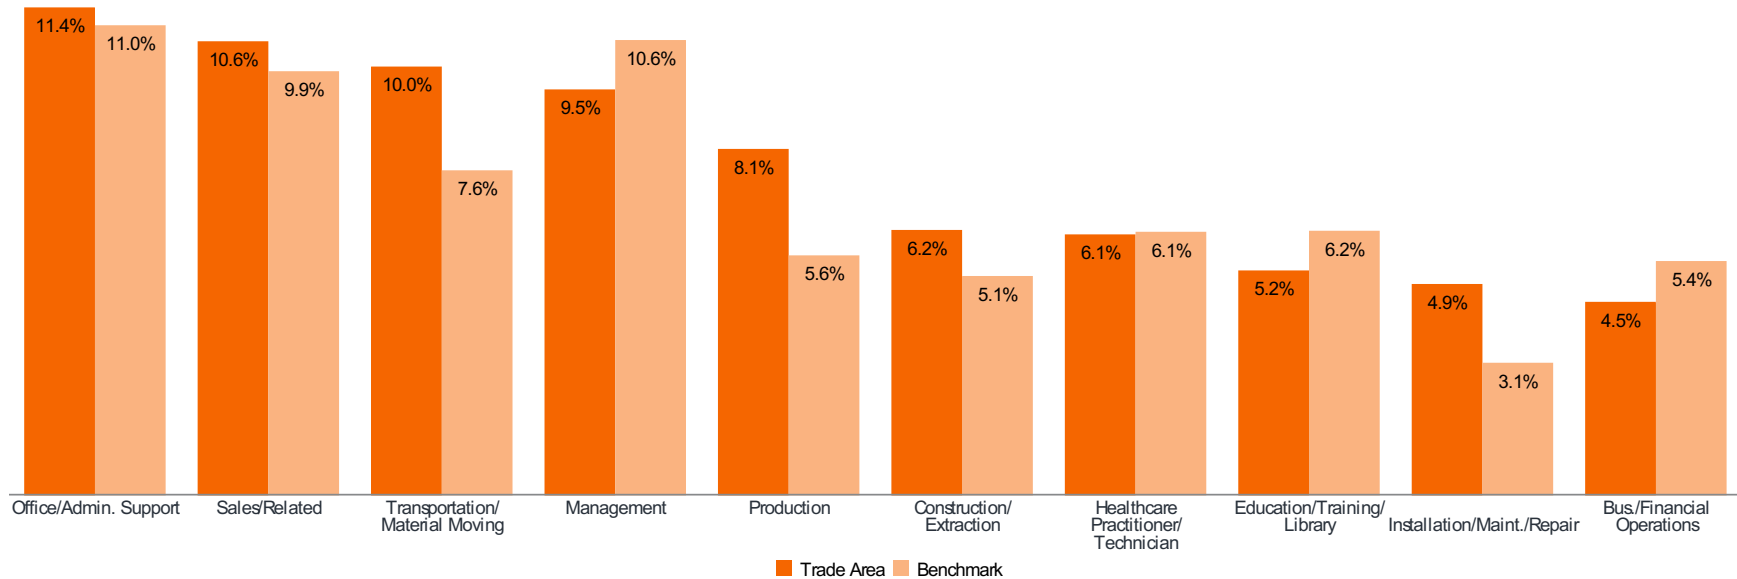

Pop-Facts® Demographics | Employment & Occupation

Trade Area: 160 Walker Drive - 10 mi.

Population: 55,271 | Households: 19,618

OCCUPATIONAL CLASS*

56.3%

Index:93

White Collar

UNEMPLOYMENT RATE

3.1%

Index:67

Percent of civilian labor force unemployed

METHOD OF TRAVEL TO WORK: TOP 2*

88.7%

Index:118

Travel to work by **Driving Alone**

7.8%

Index:88

Travel to work by **Carpooling**

OCCUPATION: TOP 10*

Benchmark: USA

*Chosen from percent composition ranking

© 2023 Claritas, LLC. All rights reserved. Source: ©Claritas, LLC 2023.
<https://claritas.easpolight.com/Spotlight/About/3/2023>

Index Colors:	<80	80 - 110	110+