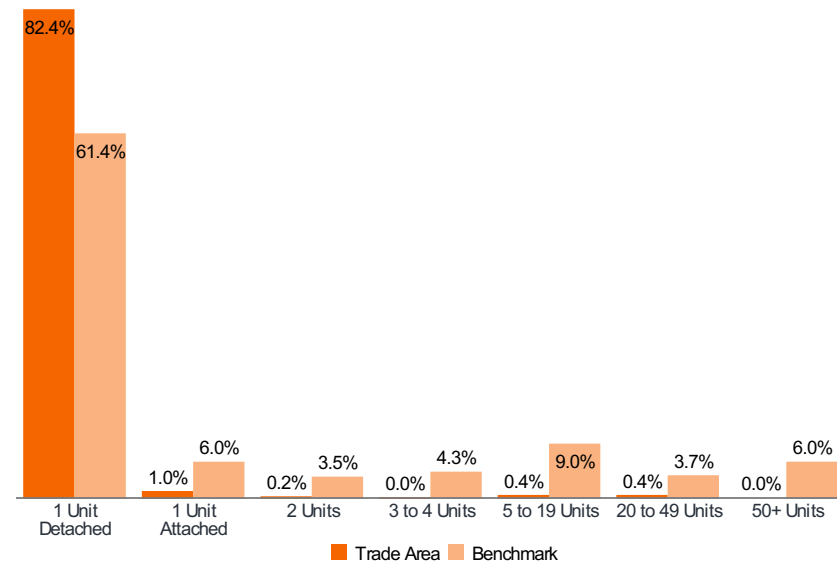

HOUSING UNITS IN STRUCTURE

Benchmark: USA

© 2023 Claritas, LLC. All rights reserved. Source: ©Claritas, LLC 2023. (<https://claritas.easpotlight.com/Spotlight/About/3/2023>)

*Uses the variable "Households with people under age 18"

**Chosen from percent composition ranking

Index Colors:	<80	80 - 110	110+