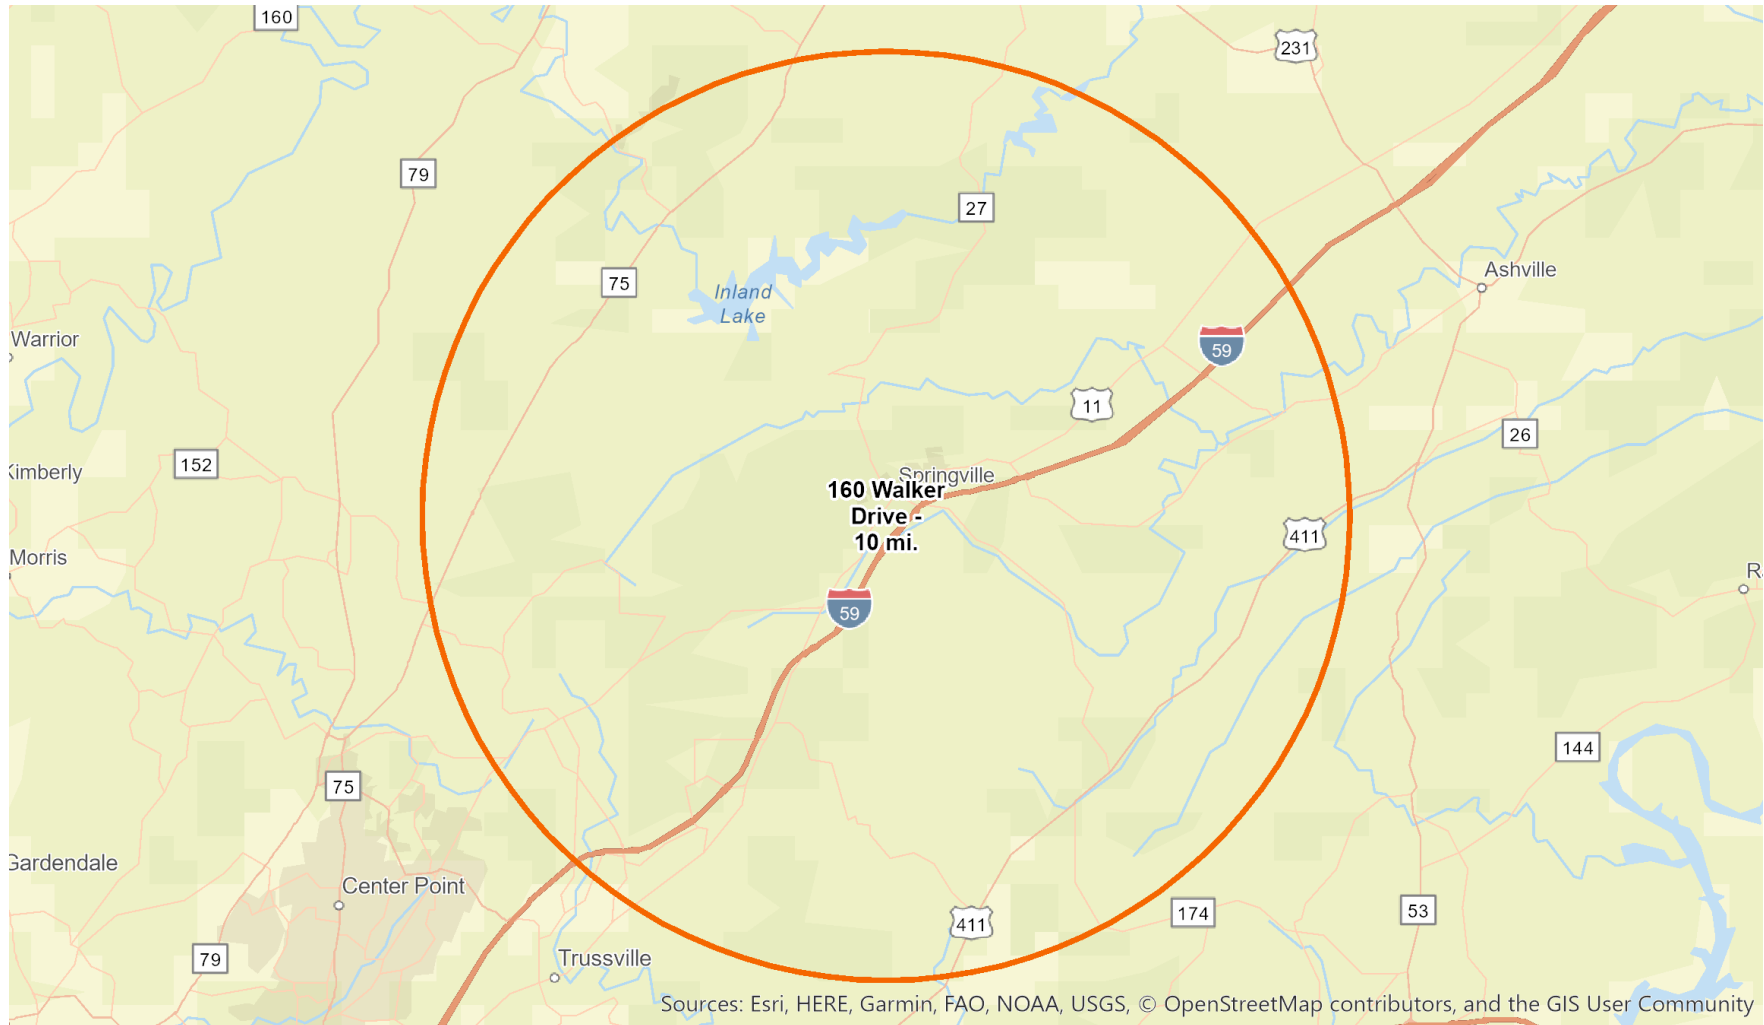

Index:88

Travel to work by **Carpooling**

OCCUPATION: TOP 10*

Benchmark: USA

*Chosen from percent composition ranking

© 2023 Claritas, LLC. All rights reserved. Source: ©Claritas, LLC 2023.
<https://claritas.easpolight.com/Spotlight/About/3/2023>

Index Colors:	<80	80 - 110	110+
---------------	-----	----------	------

Trade Area: 160 Walker Drive - 10 mi.

Population: 55,271 | Households: 19,618

©2006-2023 TomTom

Report Details

Name: Executive Dashboard
Date / Time: 5/9/2023 3:47:00 PM
Workspace Vintage: 2023

Trade Area

Name	Level	Geographies
183 Alabama Street - 5 mi.		N/A
183 Alabama Street - 10 mi.		N/A
183 Alabama Street - 15 mi.		N/A
183 Alabama Street - 5 mi.		N/A
183 Alabama Street - 10 mi.		N/A
183 Alabama Street - 15 mi.		N/A
1905 First Avenue North - 5 mi.		N/A
1905 First Avenue North - 10 mi.		N/A
1905 First Avenue North - 15 mi.		N/A
220 Fredia Street - 5 mi.		N/A
220 Fredia Street - 10 mi.		N/A
220 Fredia Street - 15 mi.		N/A
379 Depot Street - 5 mi.		N/A
379 Depot Street - 10 mi.		N/A
379 Depot Street - 15 mi.		N/A
160 Walker Drive - 5 mi.		N/A
160 Walker Drive - 10 mi.		N/A
160 Walker Drive - 15 mi.		N/A