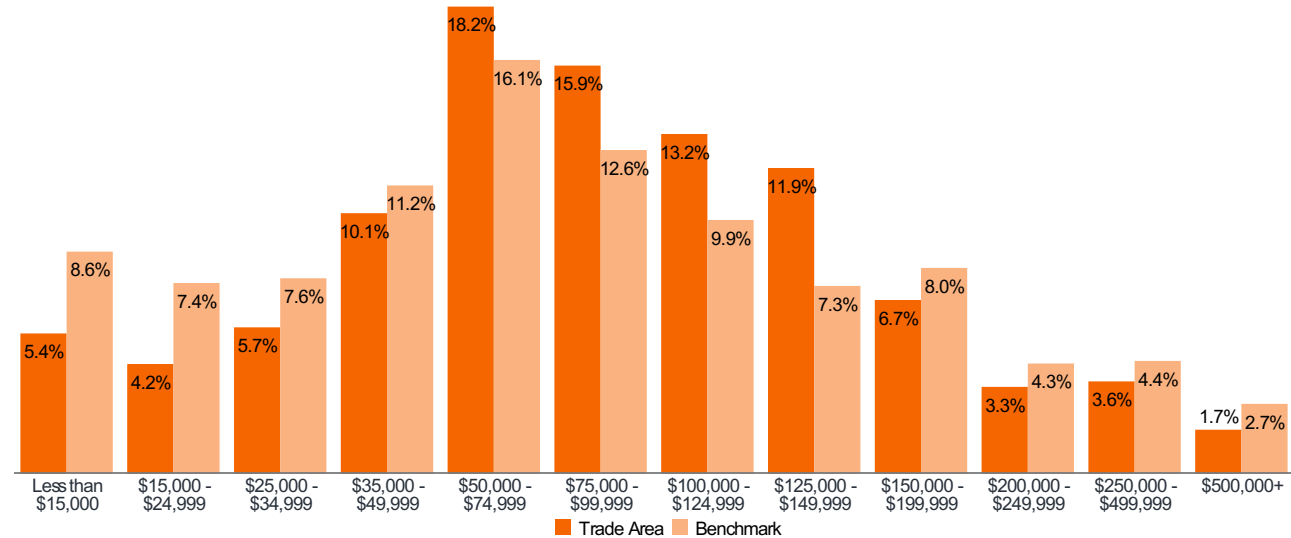

HOUSEHOLD INCOME

Median Household Income

\$84,489

Index: 115

Average Household Income

\$104,707

Index: 100

HOUSEHOLD INCOME DISTRIBUTION